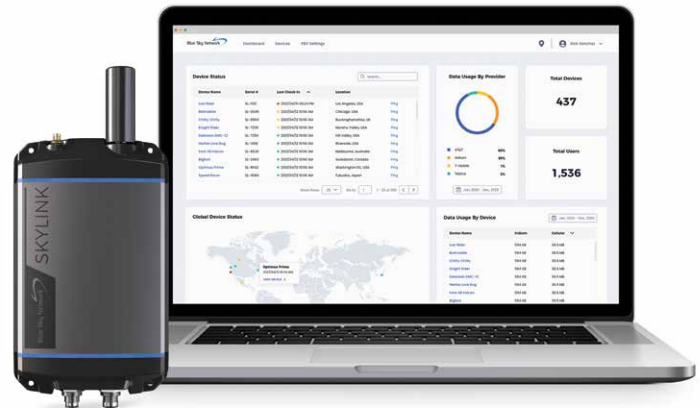

SOFTWARE FEATURES

INTERNET

- Cellular internet
- Satellite internet
- Ability to fail-over
- Ability to disable satellite data but not voice communication

VOICE

- Support for up to 2 FXS / FXO USB adapters
- Support for up to 20 SIP clients
- Call logs

CONFIGURATION

- Local configuration of SkyLink devices using Wi-Fi or Ethernet
- Remote configuration of SkyLink devices
- Bulk device configuration
- DHCP server, client, or static IP address
- Wi-Fi SSID and password
- POTS and SIP voice extensions

FIREWALL

- Firewall Profiles for quick and easy firewall setup
- Ability to apply different profiles per interface (satellite vs cellular)
- Advanced Rules that allow customers to add functionality beyond the set profiles

REPORTING

- Position and event reporting
- Customizable report rate
- Device data usage
- Network-wide data usage
- Data usage by transmission type
- Data usage by device type
- Device health monitoring
- Network-wide health monitoring
- Device diagnostics

MONITORING

- Device CPU and modem temperatures in real-time
- Modem signal strengths in real-time
- Modem data usage
- Least-cost routing status
- Voice call logs
- Device location monitoring
- Device health monitoring

DEVICE MANAGEMENT

- View status and customize settings in a web UI
- Firmware upgrade
- Factory reset
- Customizable schedule

ABOUT BLUE SKY NETWORK

Blue Sky Network offers innovative satellite solutions for worldwide voice, data, and fleet operations. Our pioneering platform, SkyRouter™, is an exclusive, customizable cloud-based portal for dual-mode tracking, analytics, and communications for real-time fleet monitoring and performance management. With our SkyRouter™ and SkyLink services, capture, display, disseminate, and port data from every asset in the field to the command center with uninterrupted global coverage.

Blue Sky Network is an Iridium Certus® service provider and value-added manufacturing partner.

CONTACT US

+1 858-551-3894

sales@blueskynetwork.com

www.blueskynetwork.com